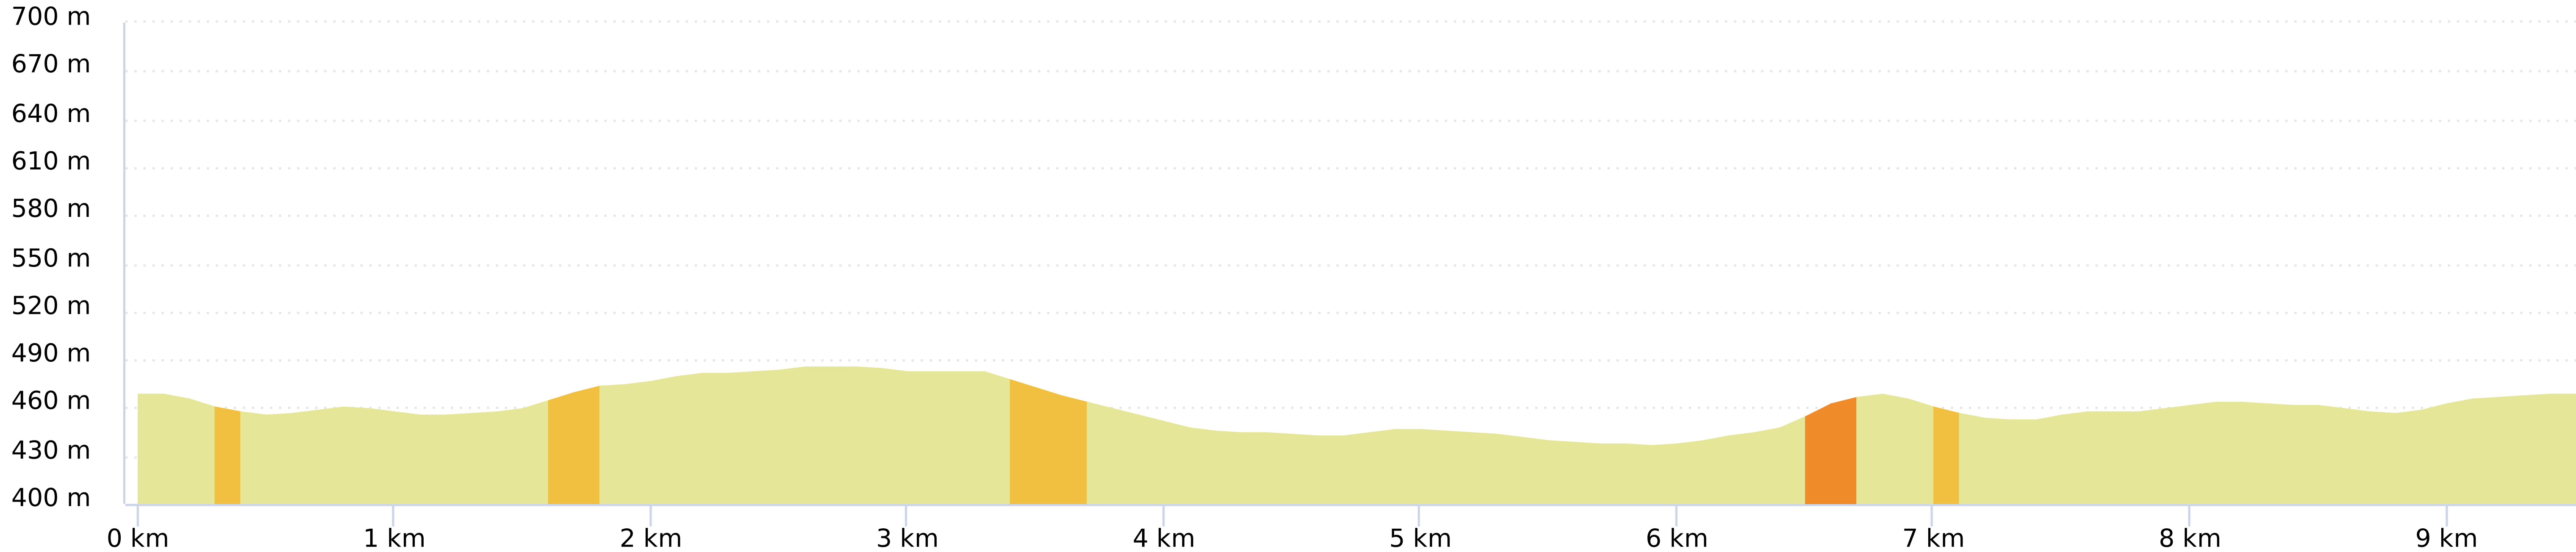

SAUVERNY

2019-Etape 1: Chavannes-des-Bois

SAUVERNY

9.500 km | 437 m | 486 m | 94 m | 94 m | © 2019 openrunner.com, © centcols.org, © srtm nasa