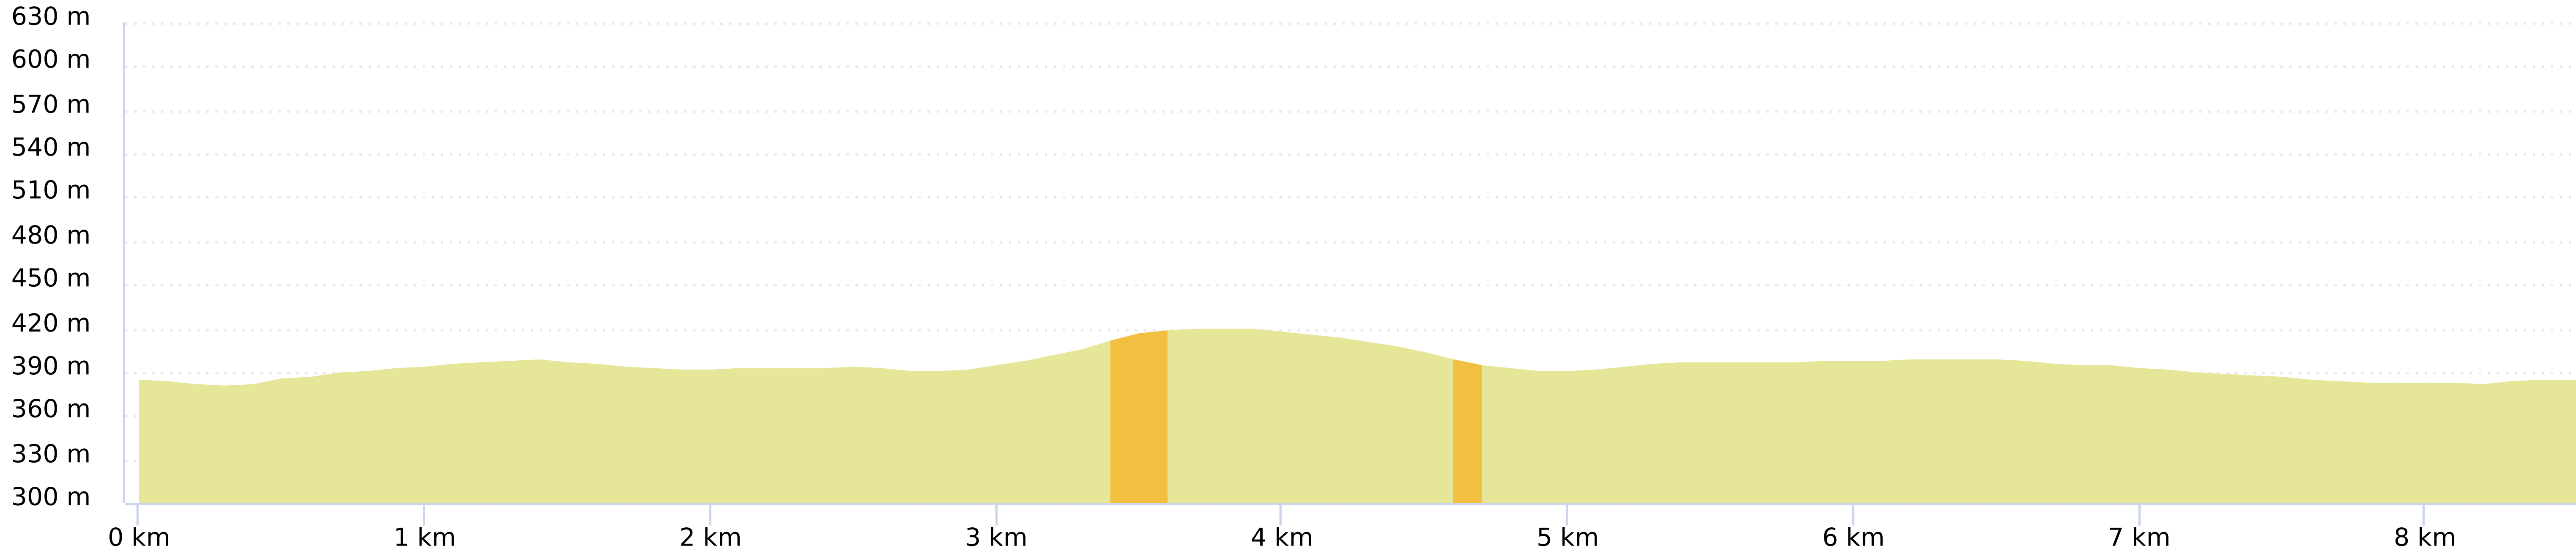

CAROUGE

2019-Etape 3 : Lancy

CAROUGE

8.500 km | 381 m | 420 m | 60 m | 60 m | © 2019 openrunner.com, © centcols.org, © srtm nasa